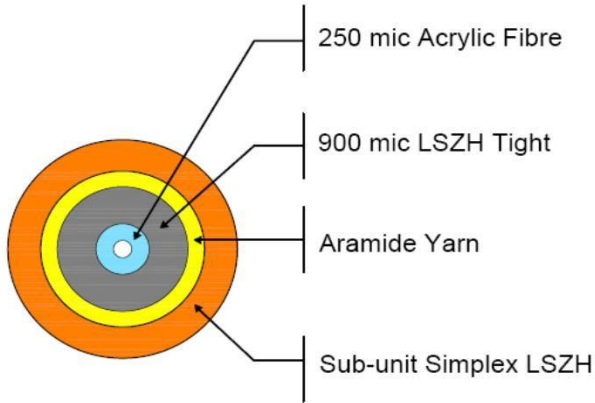

SIMPLEX CABLES 1x1

DRN® | **CABLE**
FIBERS

OPTICAL FIBER CABLE SPECIFICATION

Cable type	I-H(ZN)H 1x1
Applications	Indoor interconnect and patch-cord installations

STANDARTS

IEC 61034 (*low Smoke, zero halogen*), IEC 60 332-3 (*flame retardant*), IEC 60754-2 (*FRNC*), DIN VDE0472 part 813 (*FRNC*)
ITU-T G.651 (*Multi Mode Fiber*), ITU-T G.652; ITU-T G.657 (*Single Mode Fiber*), ITU-T G.655 & G.656 (*NZDS Fiber*)
EN 187000:IEC 60794- 1&2, EN 188000:IEC 60793- 1&2 (*Generic cable specifications*)

KEY FEATURES

Tight buffered fibre of 900 μm diameter (*Easy to strip*) Non-metallic strenght members (Aramide yarn)
Completely dry core design
Halogen Free Flame Retardant / Flame Retardant Non-Corrosive / Low Smoke Zero Halogen
Small diameter 2.4 [mm]
All dielectric non-metallic construction, hence no ground loop problems