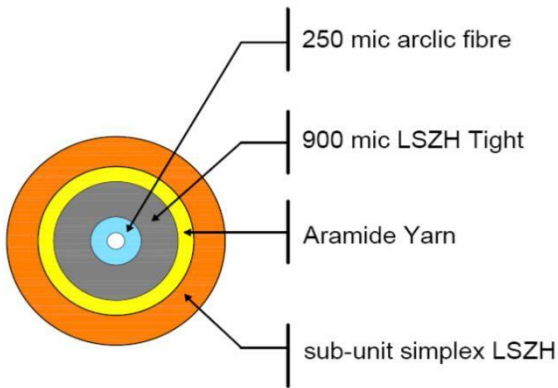

DROP CABLES 1x1

OPTICAL FIBER CABLE SPECIFICATION

Cable type	I-H(ZN)H 1x1
Applications	Indoor interconnect and patch-cord installations

STANDARTS

IEC 61034 (*low Smoke, zero halogen*), IEC 60 332-3 (*flame retardant*), IEC 60754-2 (*FRNC*), DIN VDE0472 part 813 (*FRNC*)
ITU-T G.651 (*Multi Mode Fiber*), ITU-T G.652; ITU-T G.657 (*Single Mode Fiber*), ITU-T G.655 & G.656 (*NZDS Fiber*)
EN 187000:IEC 60794- 1&2, EN 188000:IEC 60793- 1&2 (*Generic cable specifications*)

KEY FEATURES

Tight buffered fibre of 900 μm diameter (*Easy to strip*) Non-metallic strenght members (Aramide yarn)
Completely dry core design
Halogen Free Flame Retardant / Flame Retardant Non-Corrosive / Low Smoke Zero Halogen
Small diameter 2.4 [mm]
All dielectric non-metallic construction, hence no ground loop problems

Optical Characteristics (ITU-T G.657 A2/B2 Band-Bright XS)

	1310nm	1550nm	1625nm
Attenuation max	0,35 dB/km	0,21 dB/km	0,24 dB/km
Mode Field Diameter	8,8 \pm 0,4 μm		
PMD ps \sqrt km	\leq 0,1		
Clading Diameter	125 \pm 0,7 μm		
Coating Diameter	242 \pm 7		
Core/Clading concentricity	\leq 0,5 μm		
Attenuation with bending 7,5 mm mandrel radius		\leq 0,5 dB (@1550nm)	